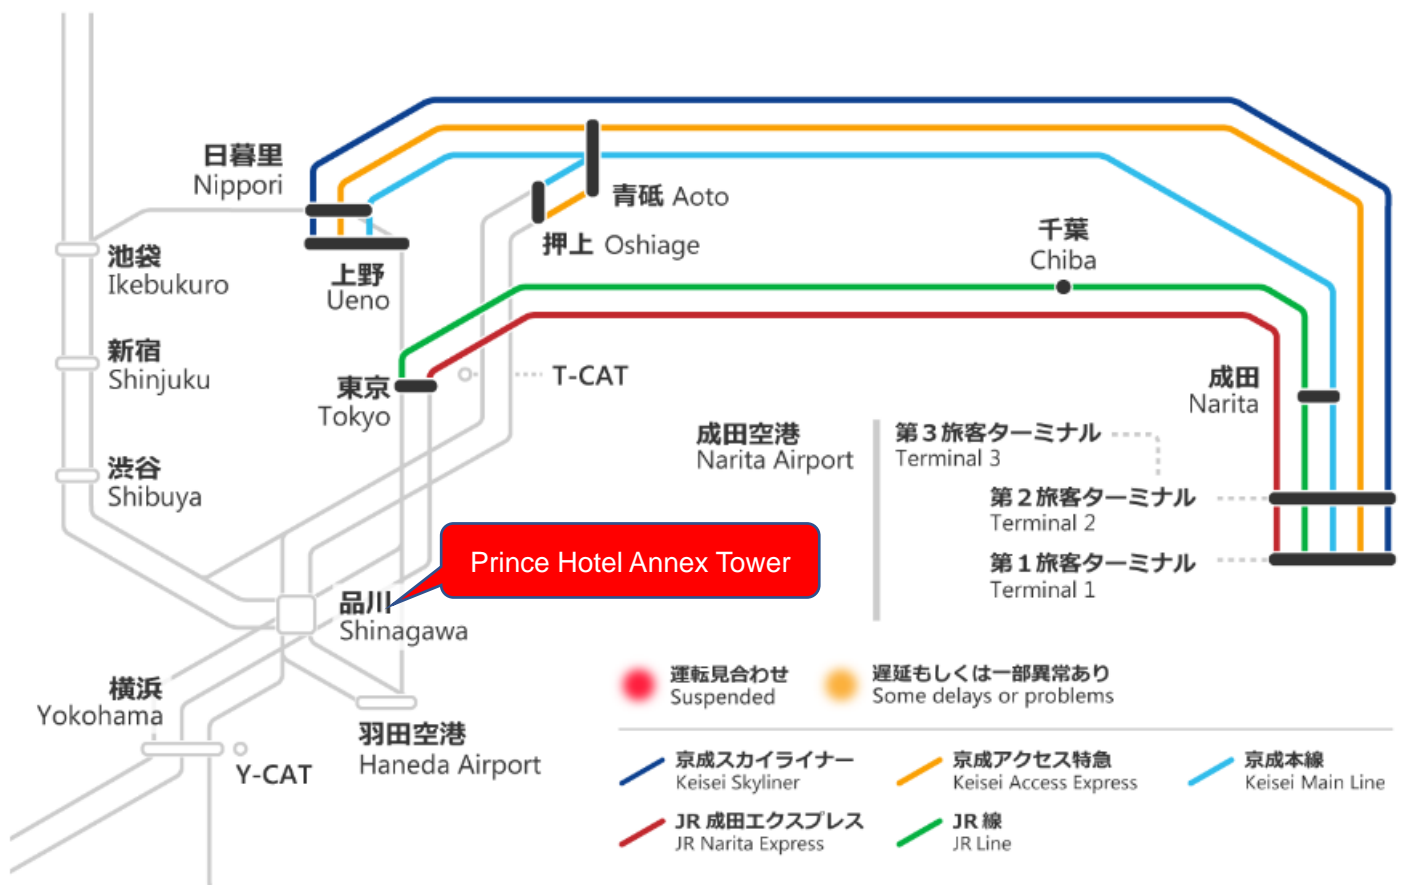

You have a few options of rail service from Narita Airport to the hotel.

1. By Keisei Skyliner (recommended)

- Please get off at Nippori Station.
- Then, take JR Yamanote Line (or JR Keihin Tohoku Line), and get off at Shinagawa Station

2. By JR Narita Express

- Please get off at Tokyo Station.
- Then, take JR Yamanote Line (or JR Keihin Tohoku Line), and get off at Shinagawa Station

Rail service Information

Reference: <http://access.narita-airport.jp/en/tr_operation_info.html>